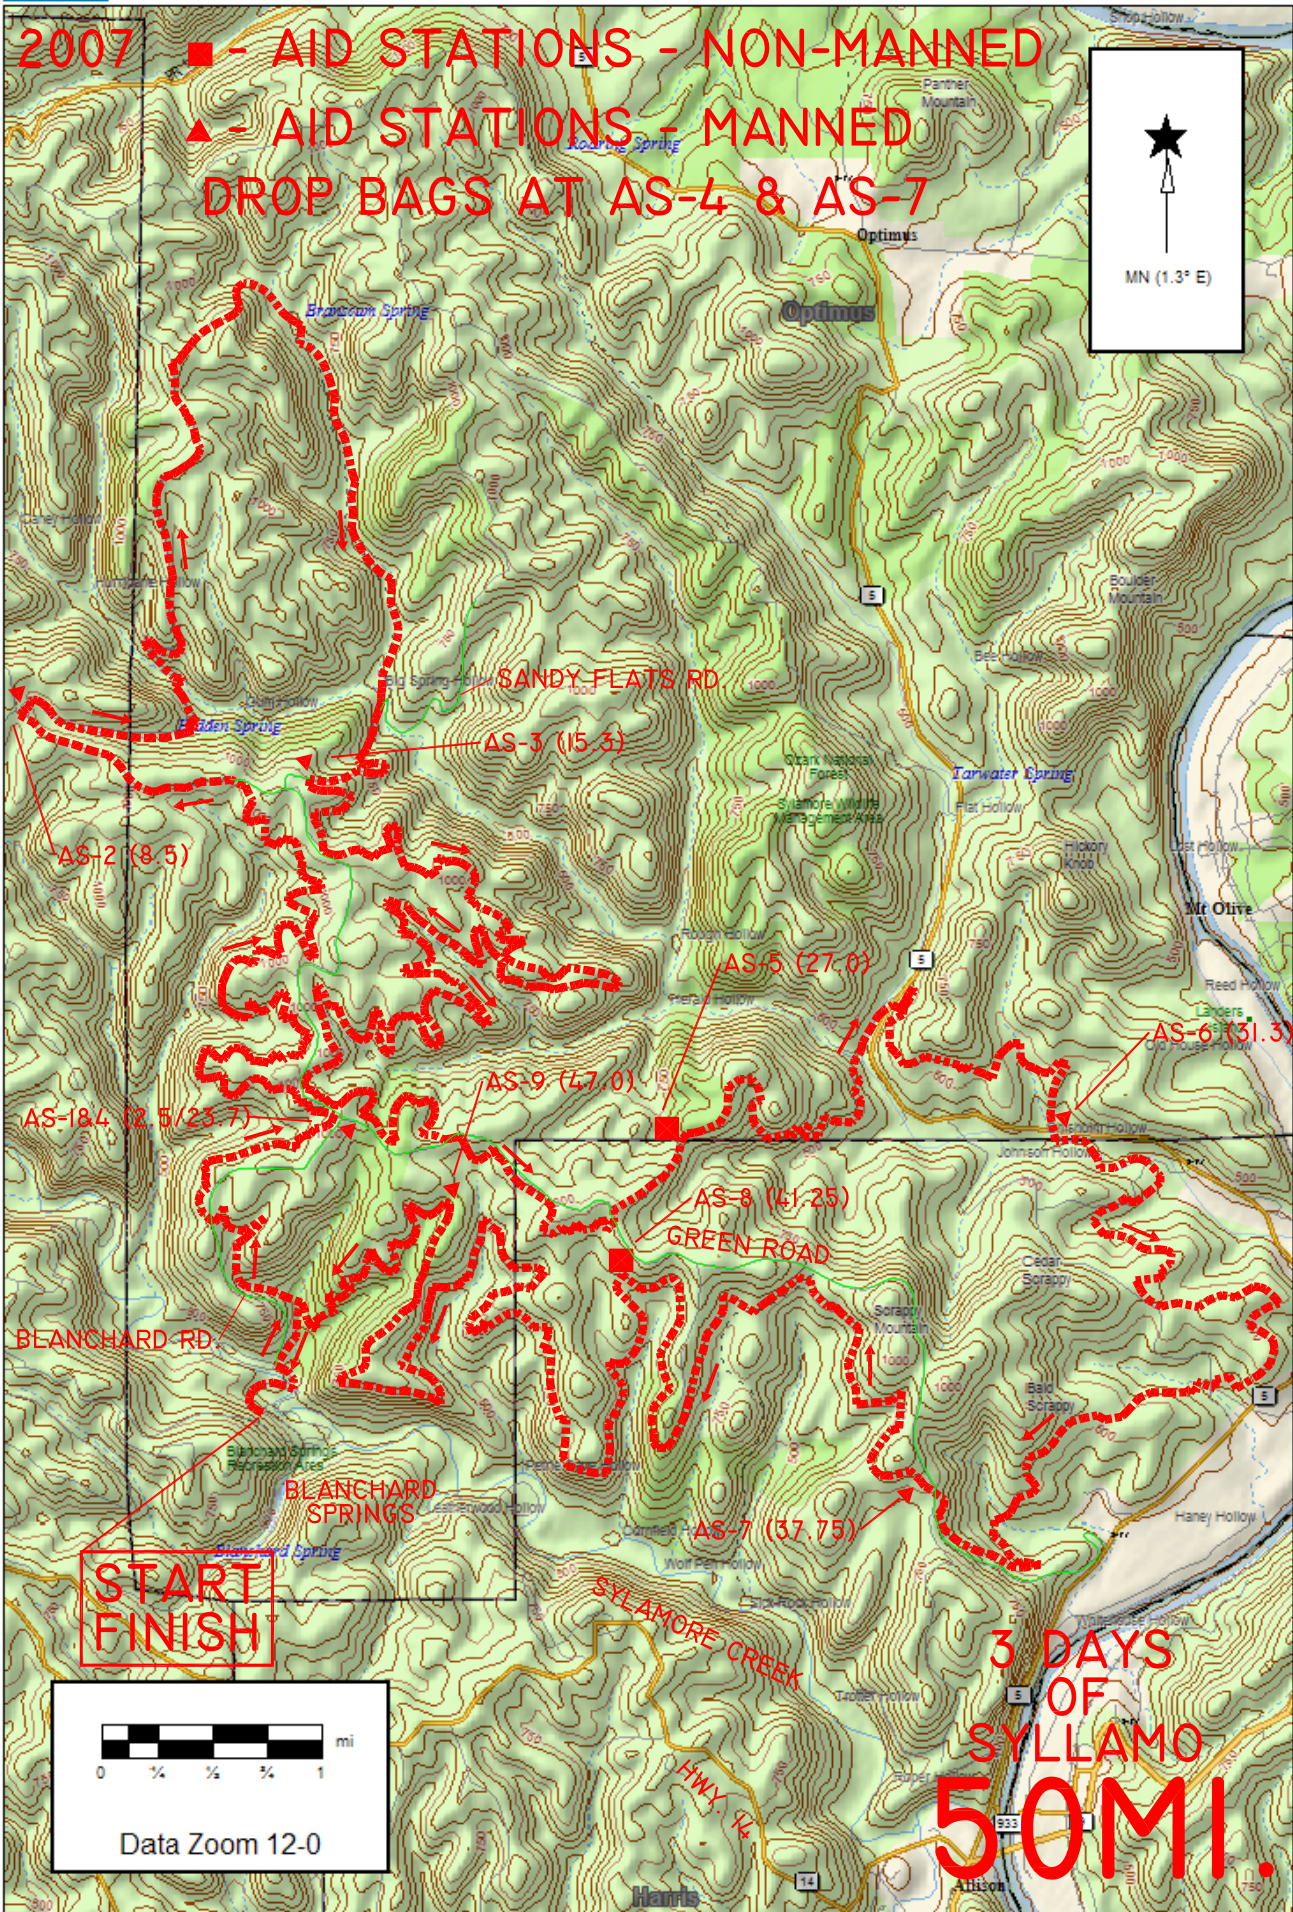

2007 ■ - AID STATIONS - NON-MANNED  
 ▲ - AID STATIONS - MANNED  
 DROP BAGS AT AS-4 & AS-7

START  
FINISH

3 DAYS  
OF  
SYLLAMO  
50MI.