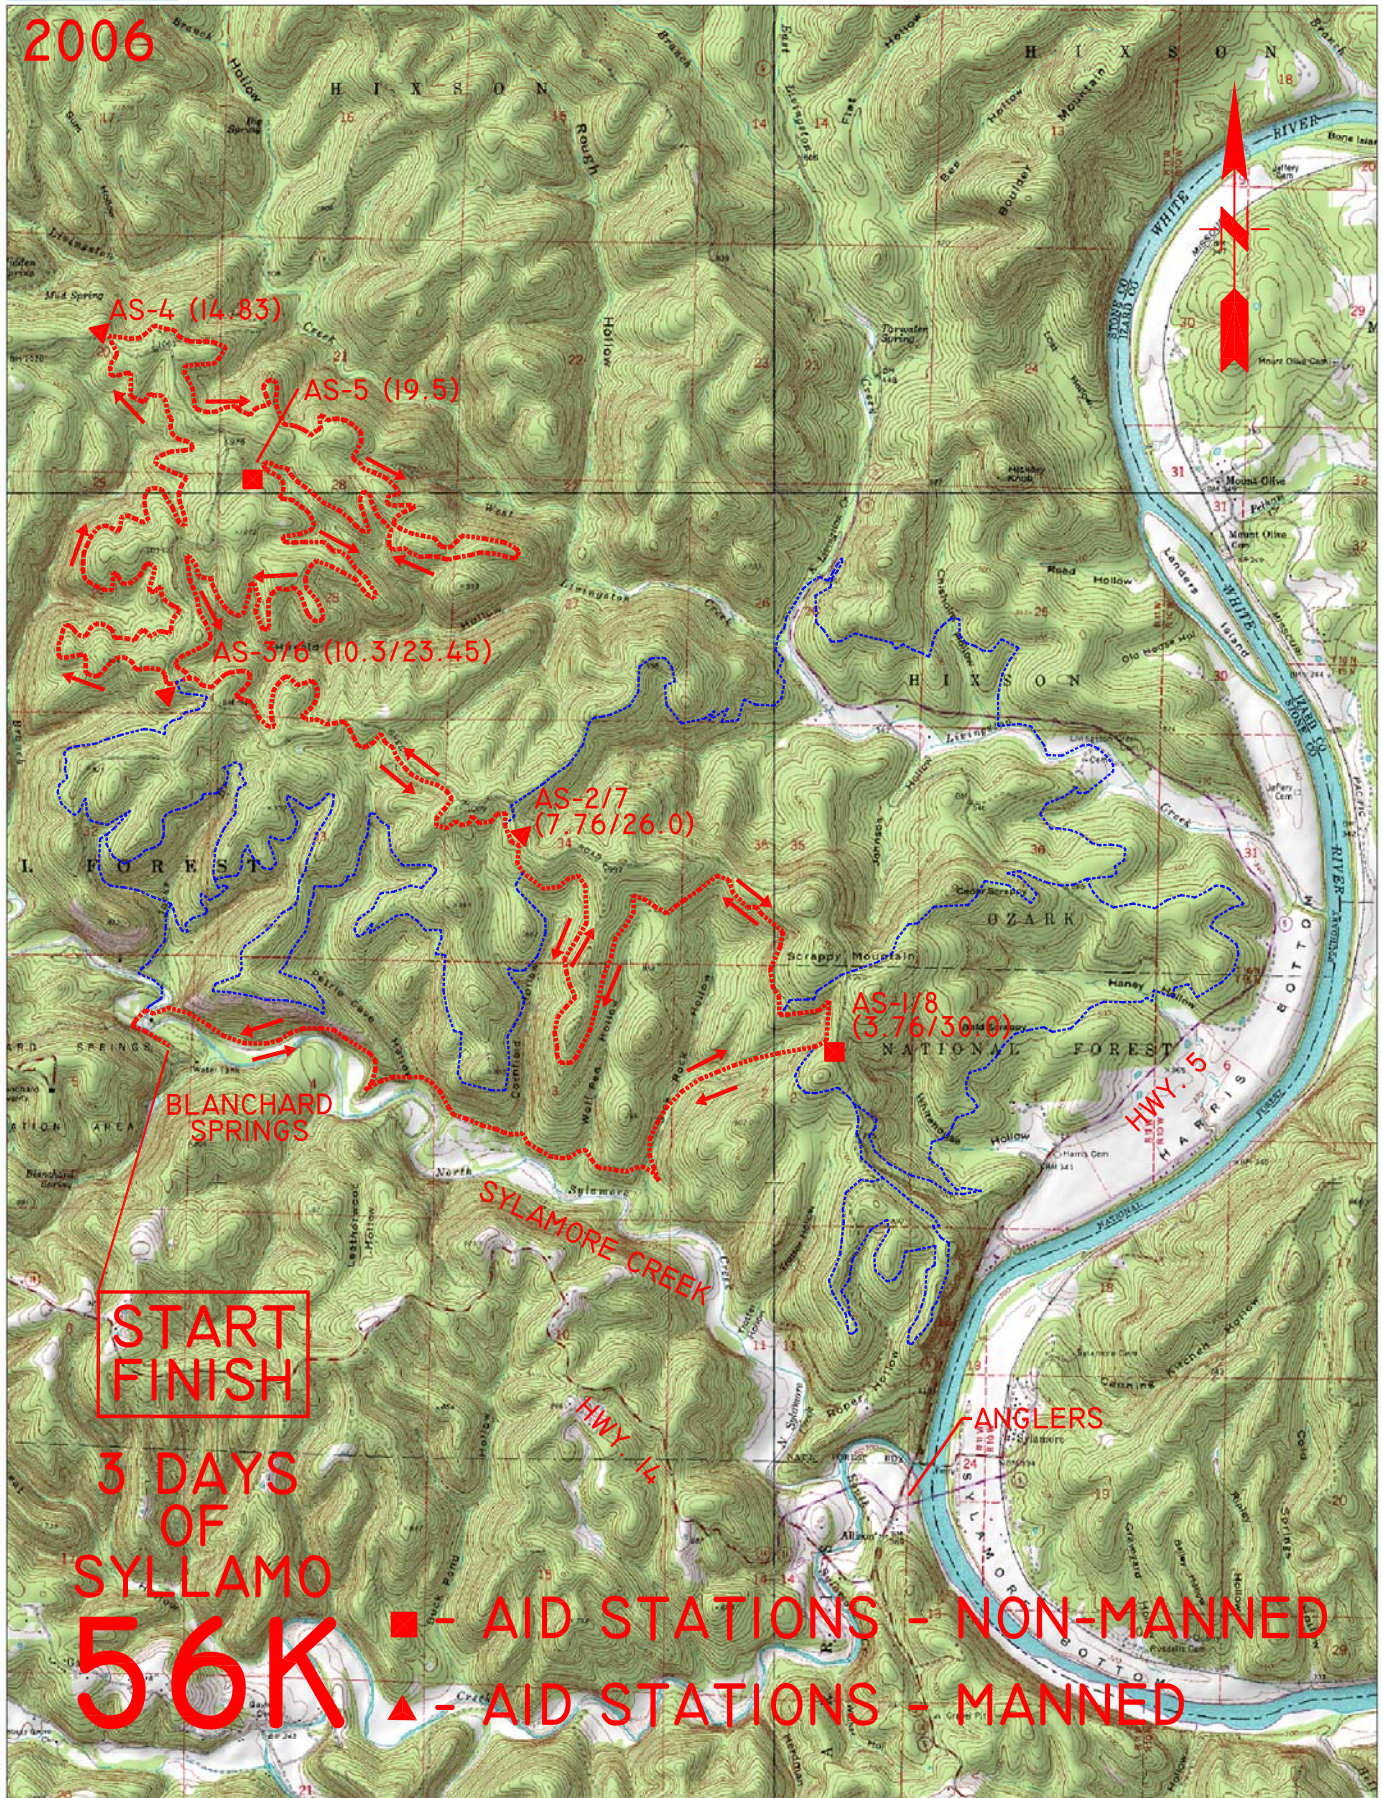

2006

**START  
FINISH**

**3 DAYS  
OF  
SYLLAMO  
56K**

■ - AID STATIONS - NON-MANNED  
▲ - AID STATIONS - MANNED

Data use subject to license.

© 2004 DeLorme. XMap®/GIS Editor.

www.delorme.com