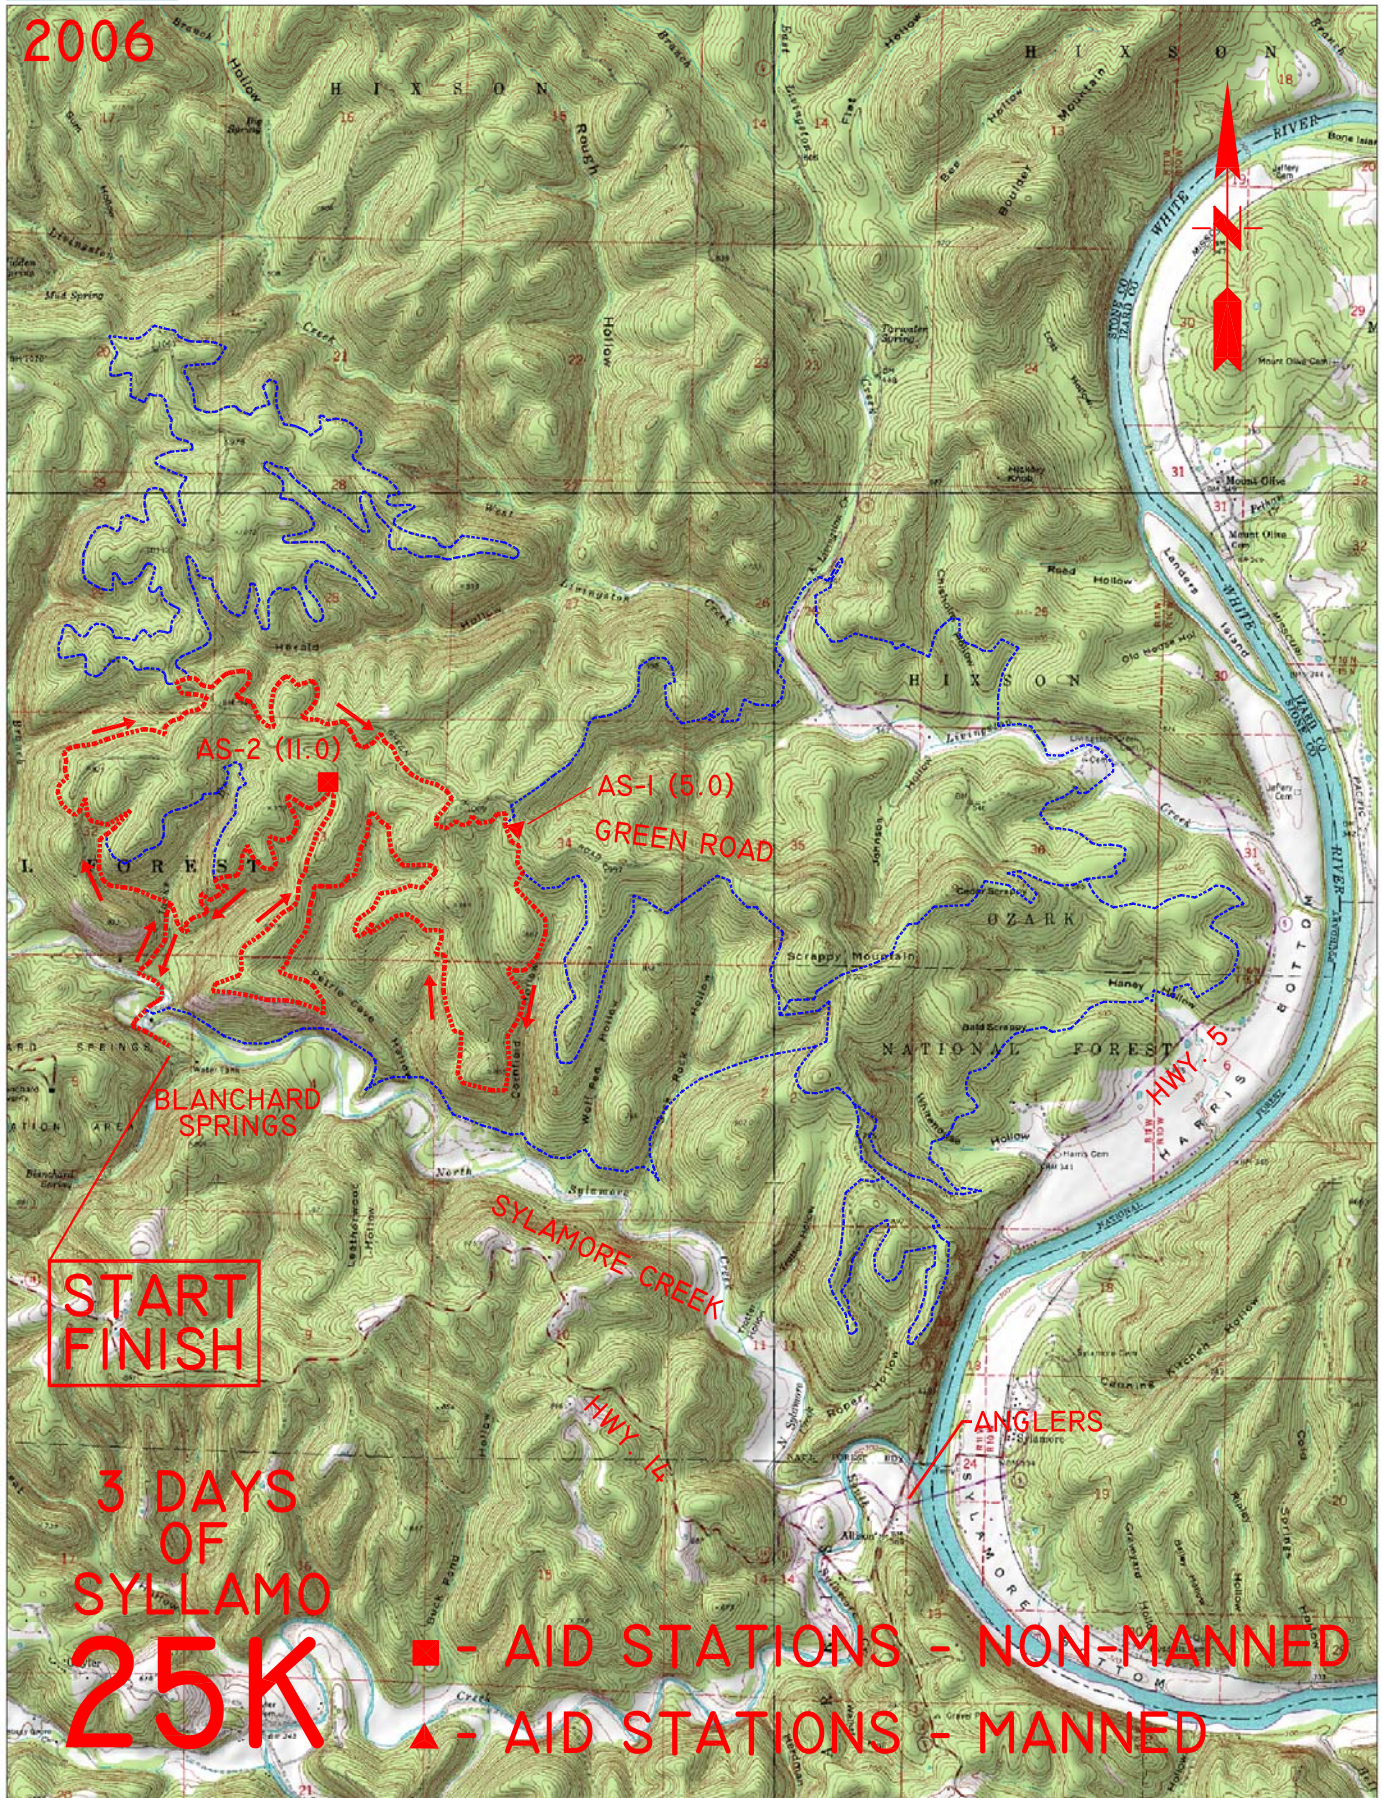

2006

START
FINISH

3 DAYS
OF
SYLLAMO
25K

■ - AID STATIONS - NON-MANNED
▲ - AID STATIONS - MANNED

Data use subject to license.

© 2004 DeLorme. XMap®/GIS Editor.

www.delorme.com

Data Zoom 13-0