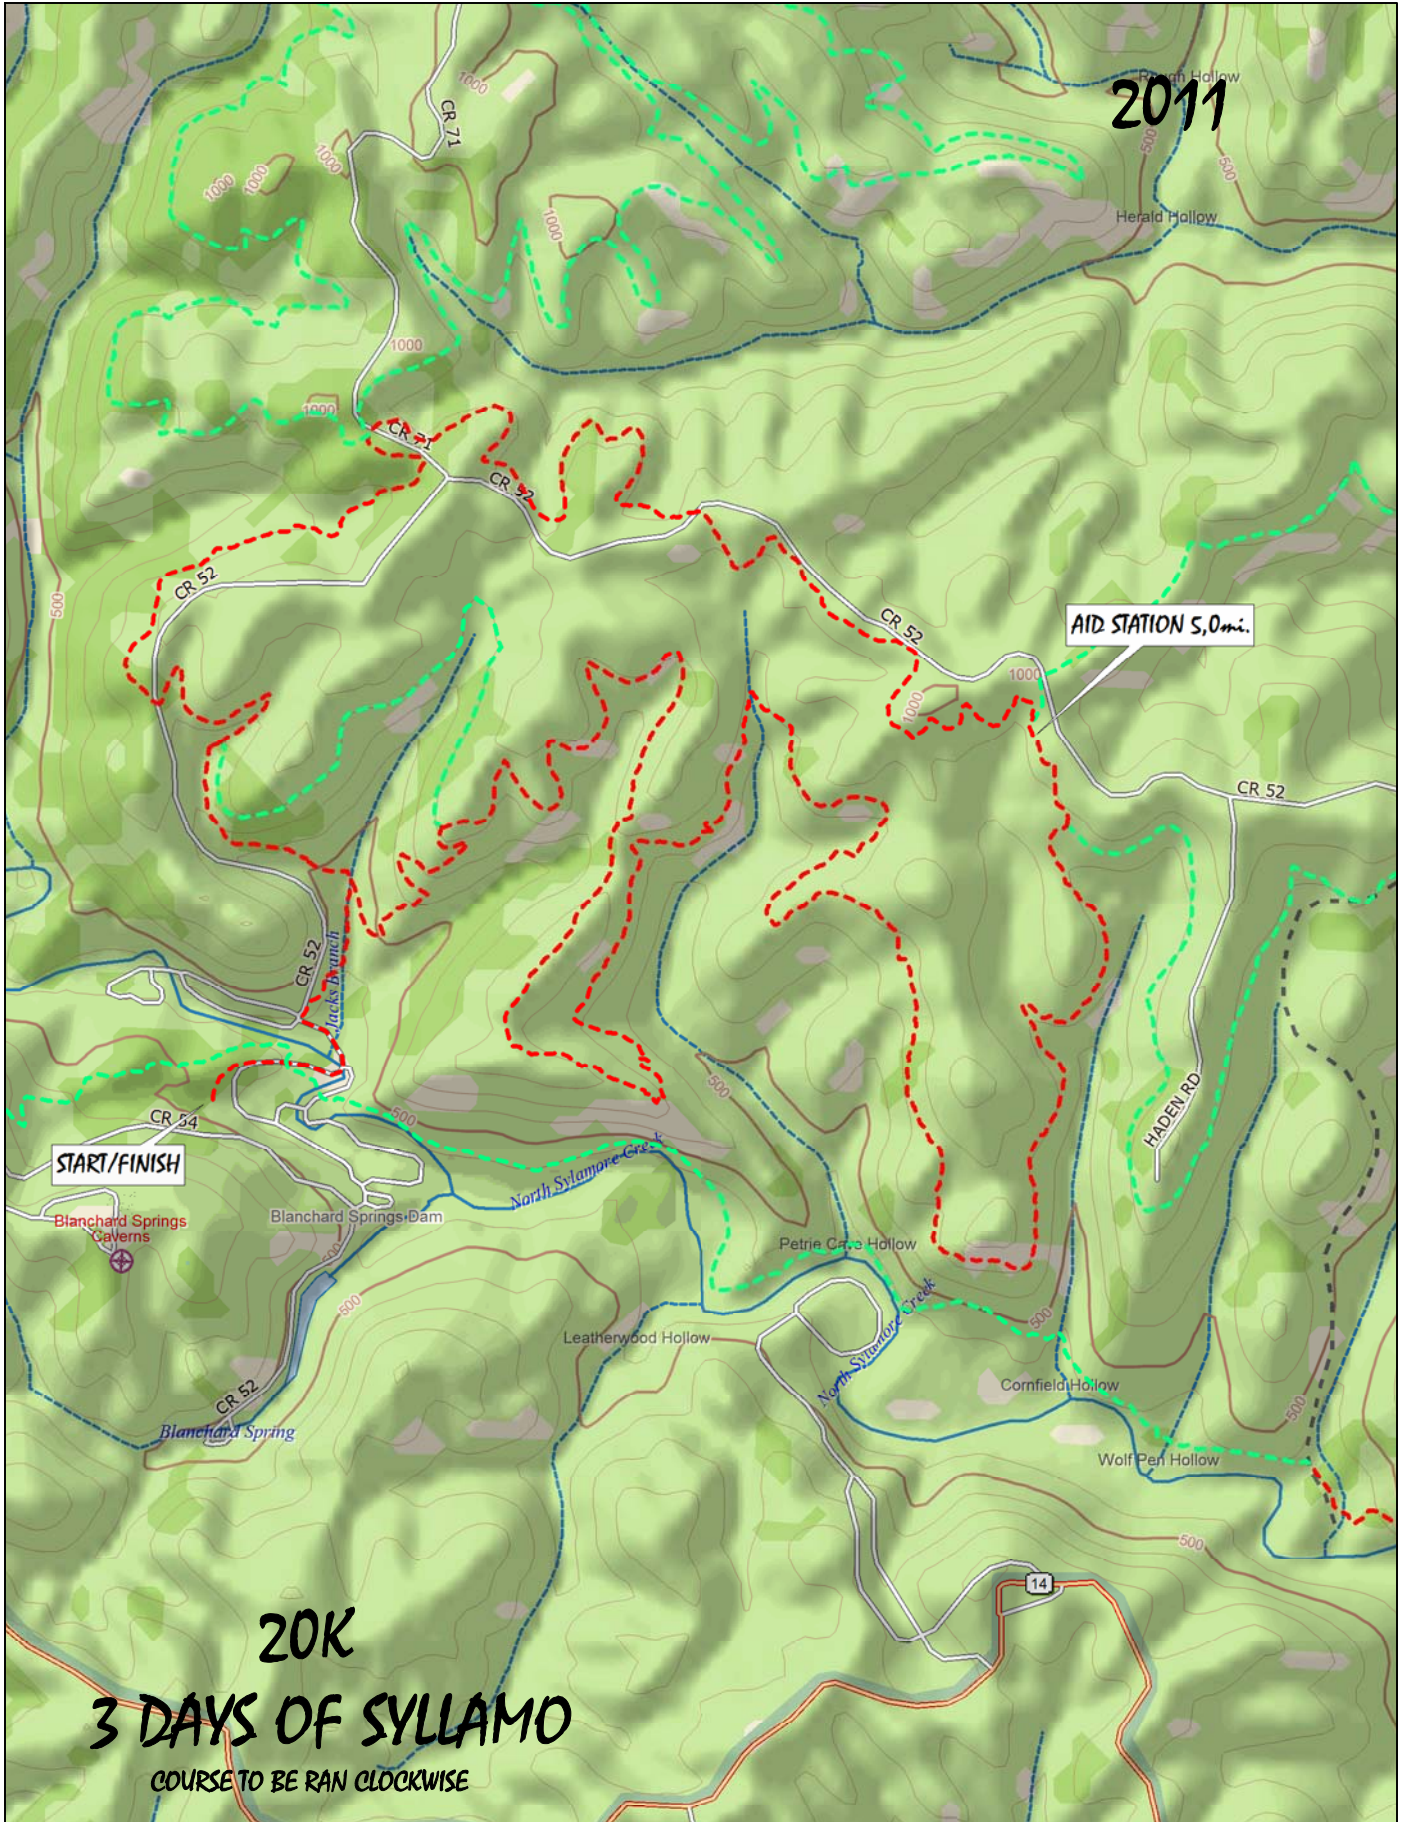

2011

START/FINISH

AID STATION 5.0mi.

20K
3 DAYS OF SYLLAMO
 COURSE TO BE RAN CLOCKWISE